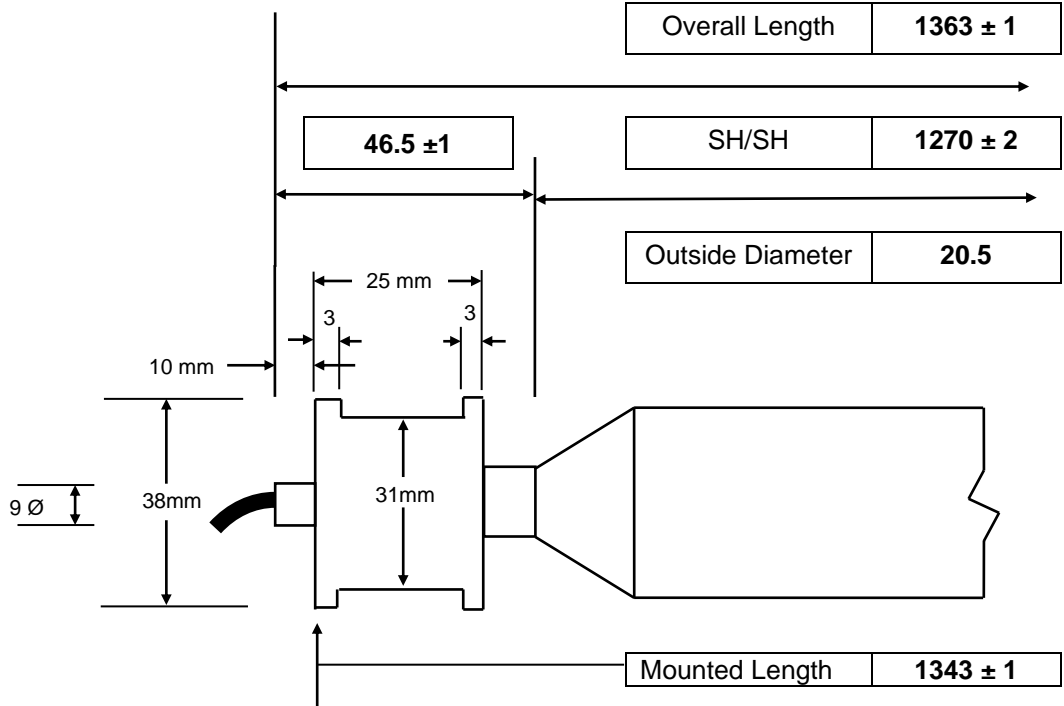

### Lamp Specification

Customer:

Customer Ref:

Primarc Part No. **PM 1532**

Power	7.40 kW 60 W/cm
Operating Voltage	Proprietary Information.
Operating Current	Proprietary Information.
Spectral Output	MERCURY
Guaranteed UV Life	1500 hour guarantee
Arc Length	125.0cm.
Effective Drying Width	Determined by OEM
Lead Lengths	410 / 410mm
Termination Type	Strip 5mm
Approx Mercury content	<1g.
End Cap Material	CERAMIC

<b>Recommended Running Temperatures</b>	
Lead-Out Cable	Less than 250°C
Electrode Seal / End Fitting	Less than 250°C
Lamp Body	600-800°C

This drawing is the property of Primarc Limited and the information contained therein is confidential. This drawing may not be copied, used or disclosed except with the written permission of, and in the manner permitted by, the proprietors.