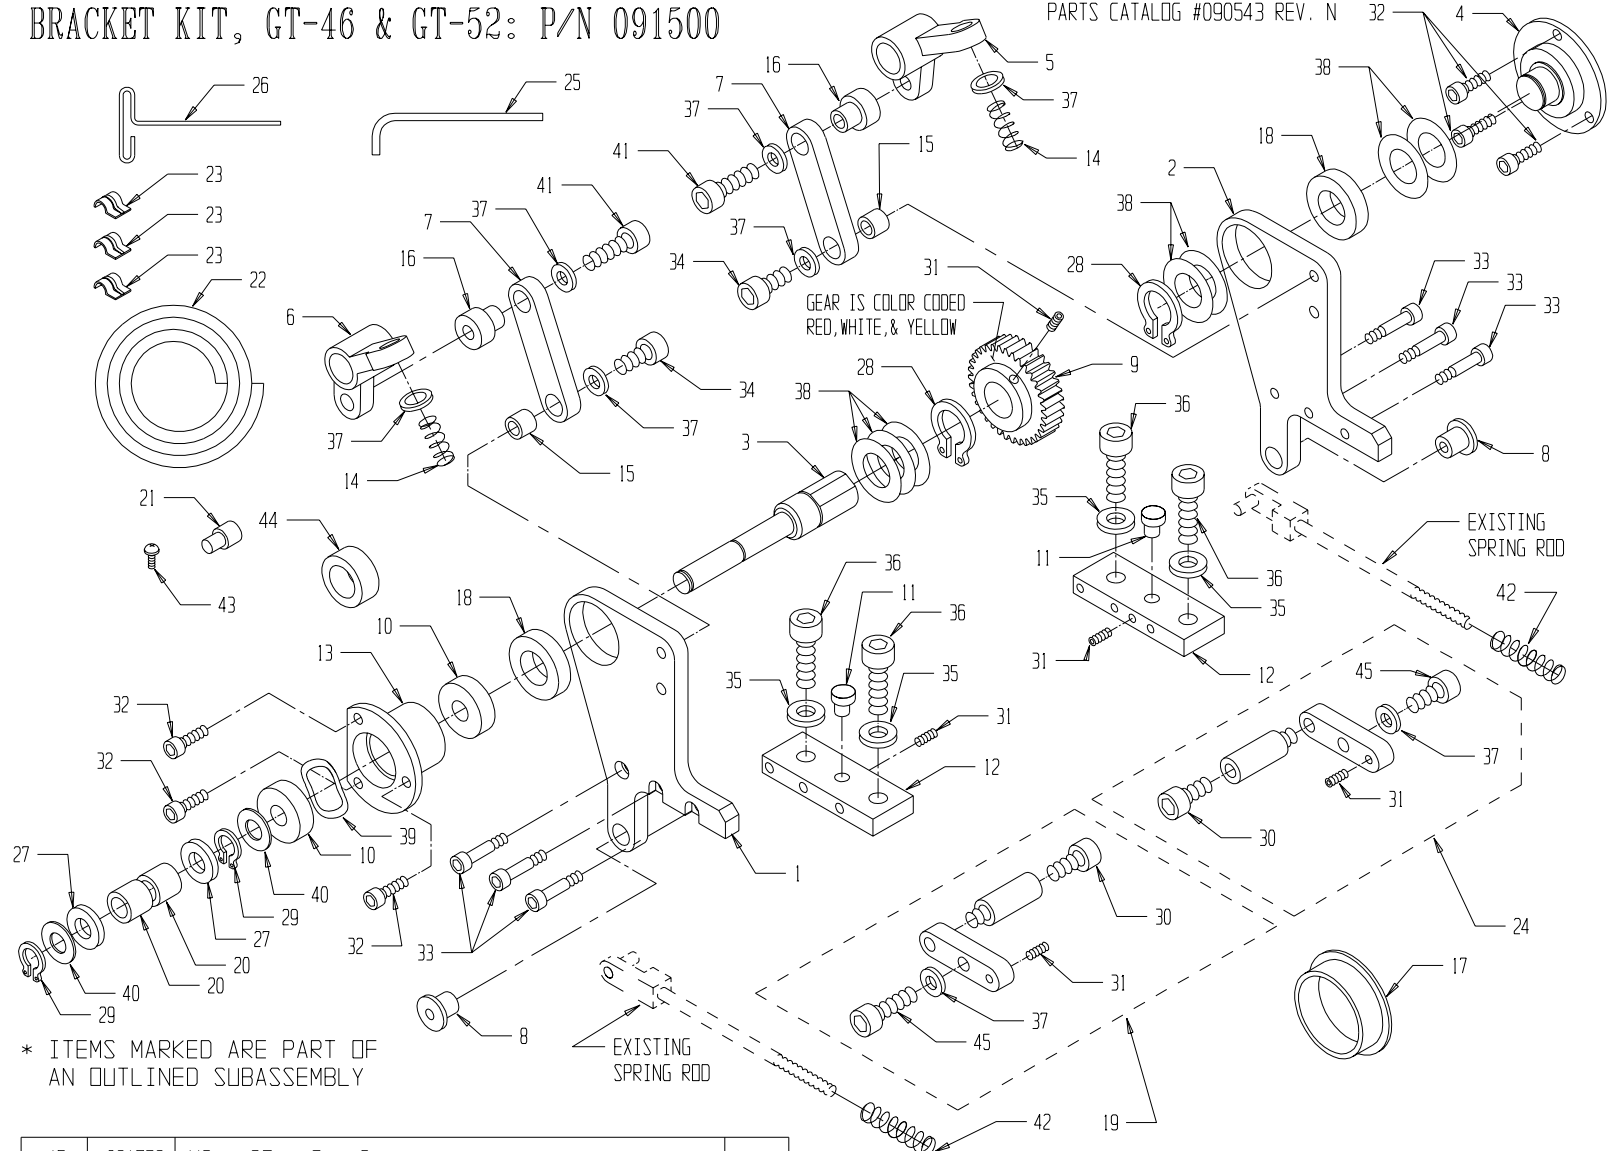

BRACKET KIT, GT-46 & GT-52: P/N 091500

PARTS CATALOG #090543 REV. N

* ITEMS MARKED ARE PART OF AN OUTLINED SUBASSEMBLY

45	091756	M8 x 25mm Cap Screw	*
44	091538	Spacer, Ink Ductor Crank Arm	01
43	091806	#6-32 Phil Pan Hd Screw	01
42	091545	Compression Spring	02
41	091892	M8 x 35mm Cap Screw	02
40	091966	Washer, .48x.88x.02	02
39	091772	Wave Washer	01
38	091615	Shim, Non-op Side Spindle	07
37	091950	Ø 8mm, Plain Washer	06*
36	091755	M10 x 25mm Cap Screw	04
35	091976	Ø 10mm, Plain Washer	04
34	091758	M8 x 20mm Cap Screw	02
33	091709	Ø6mm x 12mm Shoulder Screw	06
32	091761	M6 x 18mm Cap Screw	06
31	091889	M5 x 10mm Set Screw	03*
30	091894	M8 X 16mm Cap Screw	*
29	091662	Ø12mm Retaining Ring	02
28	091664	Ø20mm Retaining Ring	02
27	091623	Thrust Washer	02
26	090756	T-Allen Kex, 2.5mm	01
25	090758	Ball End Allen Key, 8mm	01
24	095620	Non-Op Side Pan Mount	01
23	091529	Hose Clip, Ø3/4"	03
ITEM#	PART #	DESCRIPTION	QTY

22	091528	Plastic Hose, Ø1/2"	01
21	091521	Auto Latch Pin	01
20	092056	Clutch Bearing	02
19	095610	Op Side Pan Mount	01
18	091522	Bearing Ø20 x Ø37 x 9	02
17	093468	Blanking Plug, 2"	01
16	091516	Spacer, Pivot Block	02
15	091515	Spacer, Link	02
14	091514	ON/OFF Spring	02
13	091619	Bearing Housing, GT 46/52	01
12	091512	Fixing Block	02
11	091511	Adust Eccentric	02
10	092586	Bearing Ø12 x Ø32 x 10	02
09	091618	Drive Gear, GT 46/52	01
08	091508	Stripe Limit Boss	02
07	091507	ON/OFF Link	02
06	091506	Pivot Block, Op Side	01
05	091505	Pivot Block Non-Op Side	01
04	091504	Non-Op Side Spindle	01
03	091622	Drive Spindle	01
02	091502	Bracket Non-Op Side	01
01	091501	Bracket Op-Side	01
ITEM#	PART #	DESCRIPTION	QTY