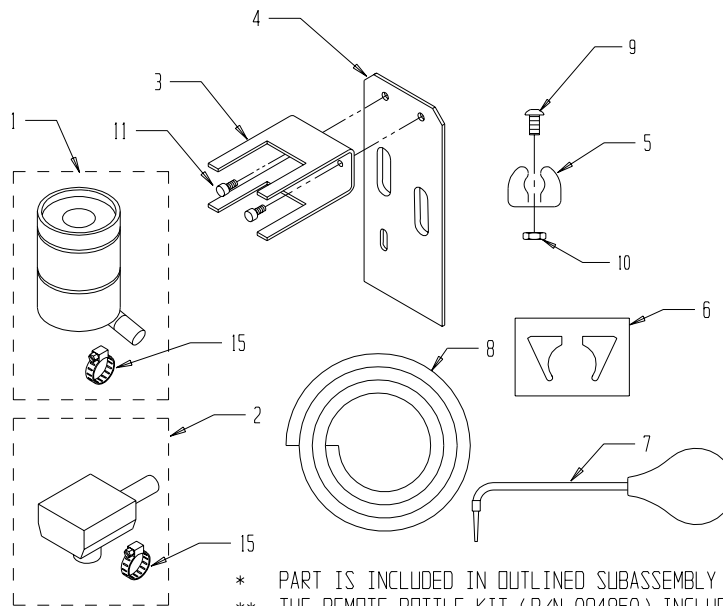

GT-46/52 REMOTE BOTTLE KIT: P/N 094850**

* PART IS INCLUDED IN OUTLINED SUBASSEMBLY
** THE REMOTE BOTTLE KIT (P/N 094850) INCLUDES ITEMS #1-11
*** ITEMS #19-29 ARE INCLUDED WITH OPTIONAL GT-52 DDS KIT, P/N 095701.

GT-52 SAFETY GUARD ASSY: P/N 098060

29	091754	M8x1.25 Lock Nut	02
28	091950	M8 Washer	04
27	095702	Threaded Rod, M8, GT-52	02
26	095703	Adjusting Nut, M8, GT-52	02
25	091733	M8x1.25 Jan Nut	04
24	091973	M6x1 Lock Nut	02
23	091546	M4 x 6mm Set Screw, Nylon	02
22	091613	Nut, Adjusting, GT-46/52	02
21	095704	Guide, Tie Rod, GT-52	02
20	091743	Washer, M6, Narrow	04
19	091612	Assy, Spring Rod, Machined	02
18	091898	M5 x 35 Cap Screw	02
17	098055	Plate, Backing, Plug	01
16	098012	Plug, Blanking	01
15	091911	1/4-25/32 Adjustable Clamp	*
14	092765	O-Ring	*
13	092760	Dispensing Valve Assy	02
12	092772	Fountain Bottle, Large	02
11	091765	M5x12mm Button Hd Screw	02
10	091968	10-24 Hex Nut, Full	01
09	091819	10-24 x 1/2 Cap Screw	01
08	092756	1/2" ID Vinyl Tubing	12"
07	092779	Assy, Syringe, Lg. Neck	01
06	090850	Seal Set	01
05	091672	Spring Clip	01
04	091517	Remote Bottle Plate	01
03	092749	Universal Bottle Brckt	01
02	092750	Adapter Base Assy	01
01	092740	Bottle Valve Assy	01
ITEM#	PART #	DESCRIPTION	QTY