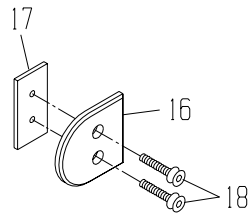

BRACKET KIT, GT-46 & GT-52: P/N 091500

PARTS CATALOG #090543 REV. N

* ITEMS MARKED ARE PART OF AN OUTLINED SUBASSEMBLY

45	091756	M8 x 25mm Cap Screw	*
44	091538	Spacer, Ink Ductor Crank Arm	01
43	091806	#6-32 Phil Pan Hd Screw	01
42	091545	Compression Spring	02
41	091892	M8 x 35mm Cap Screw	02
40	091966	Washer, .48x.88x.02	02
39	091772	Wave Washer	01
38	091615	Shim, Non-op Side Spindle	07
37	091950	Ø 8mm, Plain Washer	06*
36	091755	M10 x 25mm Cap Screw	04
35	091976	Ø 10mm, Plain Washer	04
34	091758	M8 x 20mm Cap Screw	02
33	091709	Ø6mm x 12mm Shoulder Screw	06
32	091761	M6 x 18mm Cap Screw	06
31	091889	M5 x 10mm Set Screw	03*
30	091894	M8 X 16mm Cap Screw	*
29	091662	Ø12mm Retaining Ring	02
28	091664	Ø20mm Retaining Ring	02
27	091623	Thrust Washer	02
26	090756	T-Allen Kex, 2.5mm	01
25	090758	Ball End Allen Key, 8mm	01
24	095620	Non-Op Side Pan Mount	01
23	091529	Hose Clip, Ø3/4"	03
ITEM#	PART #	DESCRIPTION	QTY

22	091528	Plastic Hose, Ø1/2"	01
21	091521	Auto Latch Pin	01
20	092056	Clutch Bearing	02
19	095610	Op Side Pan Mount	01
18	091522	Bearing Ø20 x Ø37 x 9	02
17	093468	Blanking Plug, 2"	01
16	091516	Spacer, Pivot Block	02
15	091515	Spacer, Link	02
14	091514	ON/OFF Spring	02
13	091619	Bearing Housing, GT 46/52	01
12	091512	Fixing Block	02
11	091511	Adust Eccentric	02
10	092586	Bearing Ø12 x Ø32 x 10	02
09	091618	Drive Gear, GT 46/52	01
08	091508	Stripe Limit Boss	02
07	091507	ON/OFF Link	02
06	091506	Pivot Block, Op Side	01
05	091505	Pivot Block Non-Op Side	01
04	091504	Non-Op Side Spindle	01
03	091622	Drive Spindle	01
02	091502	Bracket Non-Op Side	01
01	091501	Bracket Op-Side	01
ITEM#	PART #	DESCRIPTION	QTY