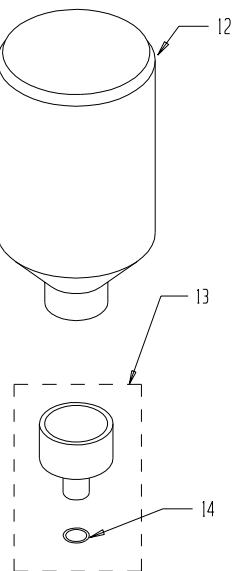

BRACKET KIT, GT-46 & GT-52: P/N 091500

PARTS CATALOG #090543 REV. N

* ITEMS MARKED ARE PART OF AN OUTLINED SUBASSEMBLY

45	091756	M8 x 25mm Cap Screw	*
44	091538	Spacer, Ink Ductor Crank Arm	01
43	091806	#6-32 Phil Pan Hd Screw	01
42	091545	Compression Spring	02
41	091892	M8 x 35mm Cap Screw	02
40	091966	Washer, .48x.88x.02	02
39	091772	Wave Washer	01
38	091615	Shim, Non-op Side Spindle	07
37	091950	Ø 8mm, Plain Washer	06*
36	091755	M10 x 25mm Cap Screw	04
35	091976	Ø 10mm, Plain Washer	04
34	091758	M8 x 20mm Cap Screw	02
33	091709	Ø6mm x 12mm Shoulder Screw	06
32	091761	M6 x 18mm Cap Screw	06
31	091889	M5 x 10mm Set Screw	03*
30	091894	M8 X 16mm Cap Screw	*
29	091662	Ø12mm Retaining Ring	02
28	091664	Ø20mm Retaining Ring	02
27	091623	Thrust Washer	02
26	090756	T-Allen Kex, 2.5mm	01
25	090758	Ball End Allen Key, 8mm	01
24	095620	Non-Op Side Pan Mount	01
23	091529	Hose Clip, Ø3/4"	03
ITEM#	PART #	DESCRIPTION	QTY

22	091528	Plastic Hose, Ø1/2"	01
21	091521	Auto Latch Pin	01
20	092056	Clutch Bearing	02
19	095610	Op Side Pan Mount	01
18	091522	Bearing Ø20 x Ø37 x 9	02
17	093468	Blanking Plug, 2"	01
16	091516	Spacer, Pivot Block	02
15	091515	Spacer, Link	02
14	091514	ON/OFF Spring	02
13	091619	Bearing Housing, GT 46/52	01
12	091512	Fixing Block	02
11	091511	Adust Eccentric	02
10	092586	Bearing Ø12 x Ø32 x 10	02
09	091618	Drive Gear, GT 46/52	01
08	091508	Stripe Limit Boss	02
07	091507	ON/OFF Link	02
06	091506	Pivot Block, Op Side	01
05	091505	Pivot Block Non-Op Side	01
04	091504	Non-Op Side Spindle	01
03	091622	Drive Spindle	01
02	091502	Bracket Non-Op Side	01
01	091501	Bracket Op-Side	01
ITEM#	PART #	DESCRIPTION	QTY