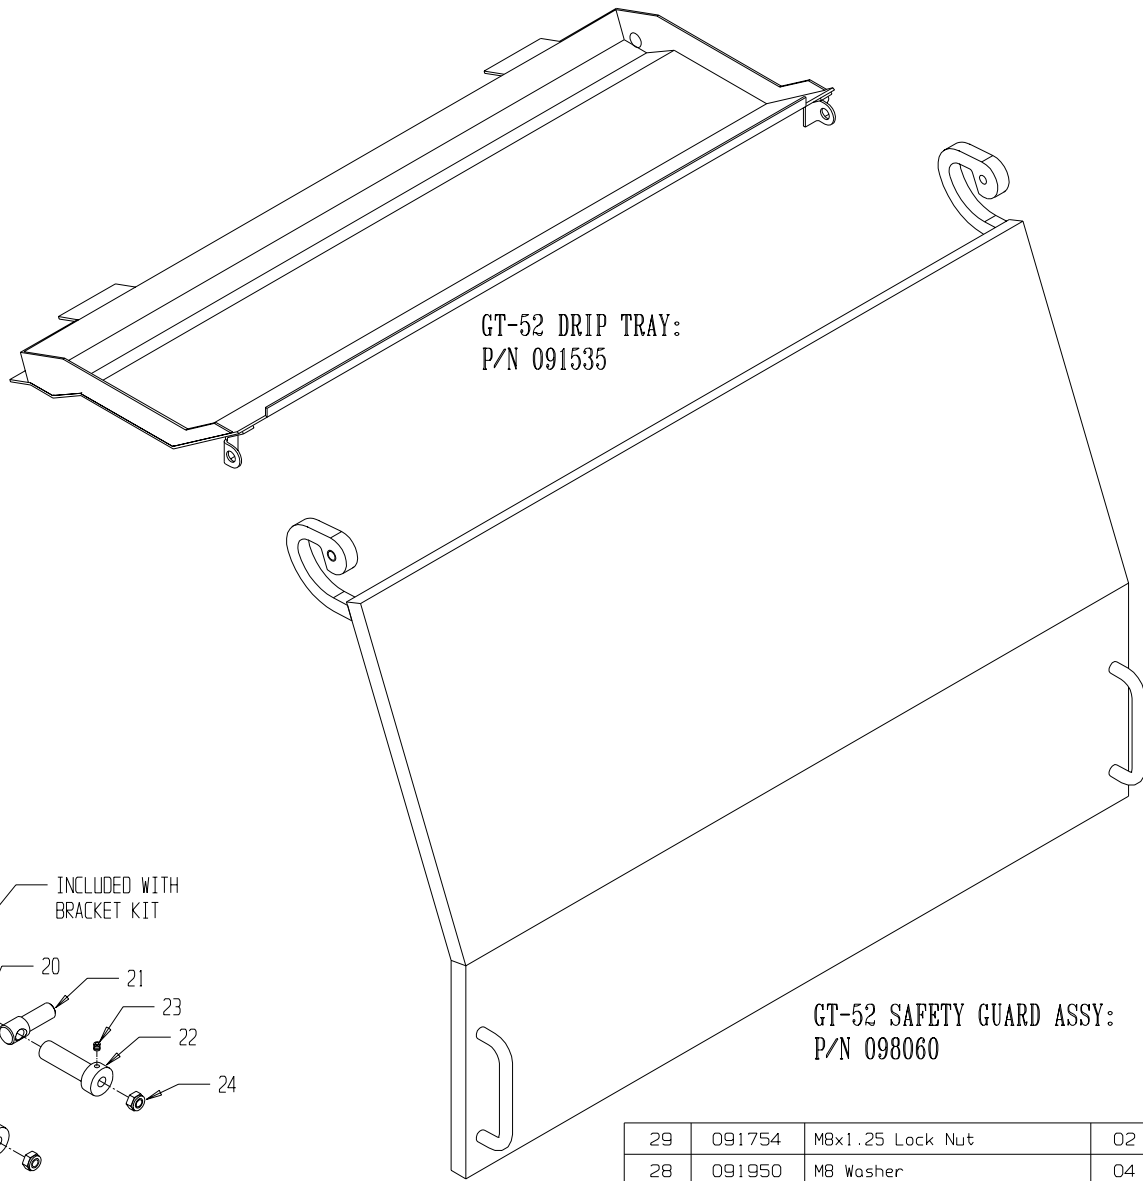

BRACKET KIT, GT-46 & GT-52: P/N 091500

PARTS CATALOG #090543 REV. N

* ITEMS MARKED ARE PART OF AN OUTLINED SUBASSEMBLY

45	091756	M8 x 25mm Cap Screw	*
44	091538	Spacer, Ink Ductor Crank Arm	01
43	091806	#6-32 Phil Pan Hd Screw	01
42	091545	Compression Spring	02
41	091892	M8 x 35mm Cap Screw	02
40	091966	Washer, .48x.88x.02	02
39	091772	Wave Washer	01
38	091615	Shim, Non-op Side Spindle	07
37	091950	Ø 8mm, Plain Washer	06*
36	091755	M10 x 25mm Cap Screw	04
35	091976	Ø 10mm, Plain Washer	04
34	091758	M8 x 20mm Cap Screw	02
33	091709	Ø6mm x 12mm Shoulder Screw	06
32	091761	M6 x 18mm Cap Screw	06
31	091889	M5 x 10mm Set Screw	03*
30	091894	M8 X 16mm Cap Screw	*
29	091662	Ø12mm Retaining Ring	02
28	091664	Ø20mm Retaining Ring	02
27	091623	Thrust Washer	02
26	090756	T-Allen Kex, 2.5mm	01
25	090758	Ball End Allen Key, 8mm	01
24	095620	Non-Op Side Pan Mount	01
23	091529	Hose Clip, Ø3/4"	03
ITEM#	PART #	DESCRIPTION	QTY

22	091528	Plastic Hose, Ø1/2"	01
21	091521	Auto Latch Pin	01
20	092056	Clutch Bearing	02
19	095610	Op Side Pan Mount	01
18	091522	Bearing Ø20 x Ø37 x 9	02
17	093468	Blanking Plug, 2"	01
16	091516	Spacer, Pivot Block	02
15	091515	Spacer, Link	02
14	091514	ON/OFF Spring	02
13	091619	Bearing Housing, GT 46/52	01
12	091512	Fixing Block	02
11	091511	Adust Eccentric	02
10	092586	Bearing Ø12 x Ø32 x 10	02
09	091618	Drive Gear, GT 46/52	01
08	091508	Stripe Limit Boss	02
07	091507	ON/OFF Link	02
06	091506	Pivot Block, Op Side	01
05	091505	Pivot Block Non-Op Side	01
04	091504	Non-Op Side Spindle	01
03	091622	Drive Spindle	01
02	091502	Bracket Non-Op Side	01
01	091501	Bracket Op-Side	01
ITEM#	PART #	DESCRIPTION	QTY