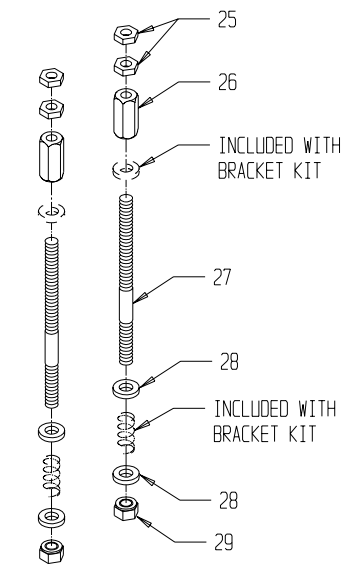

BRACKET KIT, GT-46 & GT-52: P/N 091500

PARTS CATALOG #090543 REV. N

* ITEMS MARKED ARE PART OF AN OUTLINED SUBASSEMBLY

45	091756	M8 x 25mm Cap Screw	*
44	091538	Spacer, Ink Ductor Crank Arm	01
43	091806	#6-32 Phil Pan Hd Screw	01
42	091545	Compression Spring	02
41	091892	M8 x 35mm Cap Screw	02
40	091966	Washer, .48x.88x.02	02
39	091772	Wave Washer	01
38	091615	Shim, Non-op Side Spindle	07
37	091950	Ø 8mm, Plain Washer	06*
36	091755	M10 x 25mm Cap Screw	04
35	091976	Ø 10mm, Plain Washer	04
34	091758	M8 x 20mm Cap Screw	02
33	091709	Ø6mm x 12mm Shoulder Screw	06
32	091761	M6 x 18mm Cap Screw	06
31	091889	M5 x 10mm Set Screw	03*
30	091894	M8 X 16mm Cap Screw	*
29	091662	Ø12mm Retaining Ring	02
28	091664	Ø20mm Retaining Ring	02
27	091623	Thrust Washer	02
26	090756	T-Allen Kex, 2.5mm	01
25	090758	Ball End Allen Key, 8mm	01
24	095620	Non-Op Side Pan Mount	01
23	091529	Hose Clip, Ø3/4"	03
ITEM#	PART #	DESCRIPTION	QTY

22	091528	Plastic Hose, Ø1/2"	01
21	091521	Auto Latch Pin	01
20	092056	Clutch Bearing	02
19	095610	Op Side Pan Mount	01
18	091522	Bearing Ø20 x Ø37 x 9	02
17	093468	Blanking Plug, 2"	01
16	091516	Spacer, Pivot Block	02
15	091515	Spacer, Link	02
14	091514	ON/OFF Spring	02
13	091619	Bearing Housing, GT 46/52	01
12	091512	Fixing Block	02
11	091511	Adust Eccentric	02
10	092586	Bearing Ø12 x Ø32 x 10	02
09	091618	Drive Gear, GT 46/52	01
08	091508	Stripe Limit Boss	02
07	091507	ON/OFF Link	02
06	091506	Pivot Block, Op Side	01
05	091505	Pivot Block Non-Op Side	01
04	091504	Non-Op Side Spindle	01
03	091622	Drive Spindle	01
02	091502	Bracket Non-Op Side	01
01	091501	Bracket Op-Side	01
ITEM#	PART #	DESCRIPTION	QTY