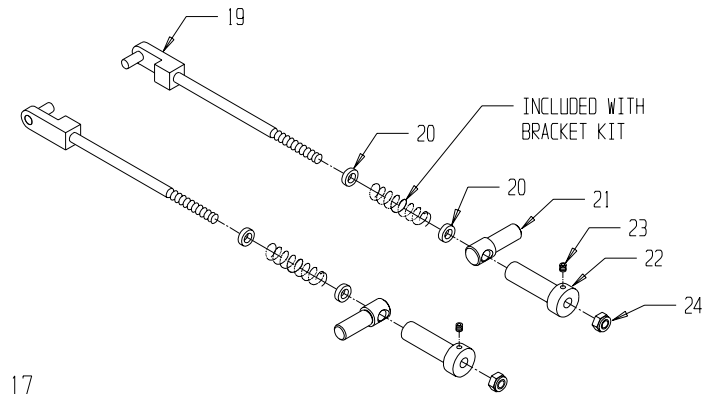

BRACKET KIT, GT-46 & GT-52: P/N 091500

PARTS CATALOG #090543 REV. N

* ITEMS MARKED ARE PART OF AN OUTLINED SUBASSEMBLY

45	091756	M8 x 25mm Cap Screw	*
44	091538	Spacer, Ink Ductor Crank Arm	01
43	091806	#6-32 Phil Pan Hd Screw	01
42	091545	Compression Spring	02
41	091892	M8 x 35mm Cap Screw	02
40	091966	Washer, .48x.88x.02	02
39	091772	Wave Washer	01
38	091615	Shim, Non-op Side Spindle	07
37	091950	Ø 8mm, Plain Washer	06*
36	091755	M10 x 25mm Cap Screw	04
35	091976	Ø 10mm, Plain Washer	04
34	091758	M8 x 20mm Cap Screw	02
33	091709	Ø6mm x 12mm Shoulder Screw	06
32	091761	M6 x 18mm Cap Screw	06
31	091889	M5 x 10mm Set Screw	03*
30	091894	M8 X 16mm Cap Screw	*
29	091662	Ø12mm Retaining Ring	02
28	091664	Ø20mm Retaining Ring	02
27	091623	Thrust Washer	02
26	090756	T-Allen Kex, 2.5mm	01
25	090758	Ball End Allen Key, 8mm	01
24	095620	Non-Op Side Pan Mount	01
23	091529	Hose Clip, Ø3/4"	03
ITEM#	PART #	DESCRIPTION	QTY

22	091528	Plastic Hose, Ø1/2"	01
21	091521	Auto Latch Pin	01
20	092056	Clutch Bearing	02
19	095610	Op Side Pan Mount	01
18	091522	Bearing Ø20 x Ø37 x 9	02
17	093468	Blanking Plug, 2"	01
16	091516	Spacer, Pivot Block	02
15	091515	Spacer, Link	02
14	091514	ON/OFF Spring	02
13	091619	Bearing Housing, GT 46/52	01
12	091512	Fixing Block	02
11	091511	Adust Eccentric	02
10	092586	Bearing Ø12 x Ø32 x 10	02
09	091618	Drive Gear, GT 46/52	01
08	091508	Stripe Limit Boss	02
07	091507	ON/OFF Link	02
06	091506	Pivot Block, Op Side	01
05	091505	Pivot Block Non-Op Side	01
04	091504	Non-Op Side Spindle	01
03	091622	Drive Spindle	01
02	091502	Bracket Non-Op Side	01
01	091501	Bracket Op-Side	01
ITEM#	PART #	DESCRIPTION	QTY